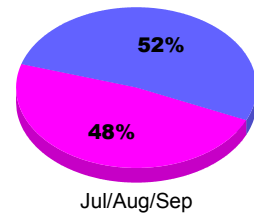

Membership Results
2010-2011

Membership
2009-2010

Month	Net Memb Goal	Actual New Memb	Actual Dropped Memb	Gain/Loss of Memb	Gain/Loss of Memb
Jul/Aug/Sep	10	69	-72	-3	4
Totals	10	69	-72	-3	4

Membership Results 2010-2011

Goal, New, Dropped, Gain/Loss

Comparison of Membership Gain/Loss

Current Year Compared to the Previous Year

Gender Comparison 2010-2011

■ Male ■ Female