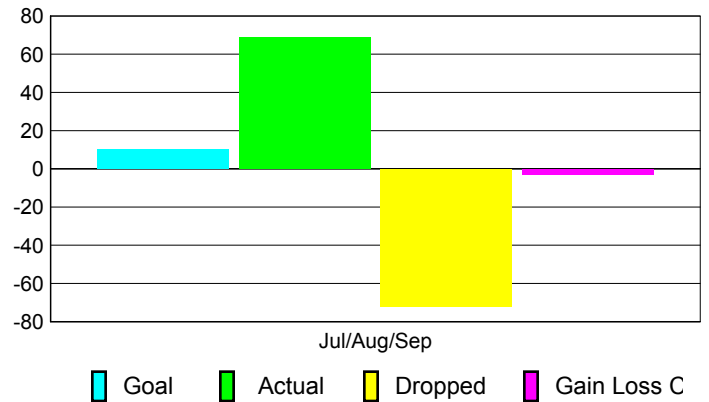

Membership Results 2010-2011

Goal, New, Dropped, Gain/Loss